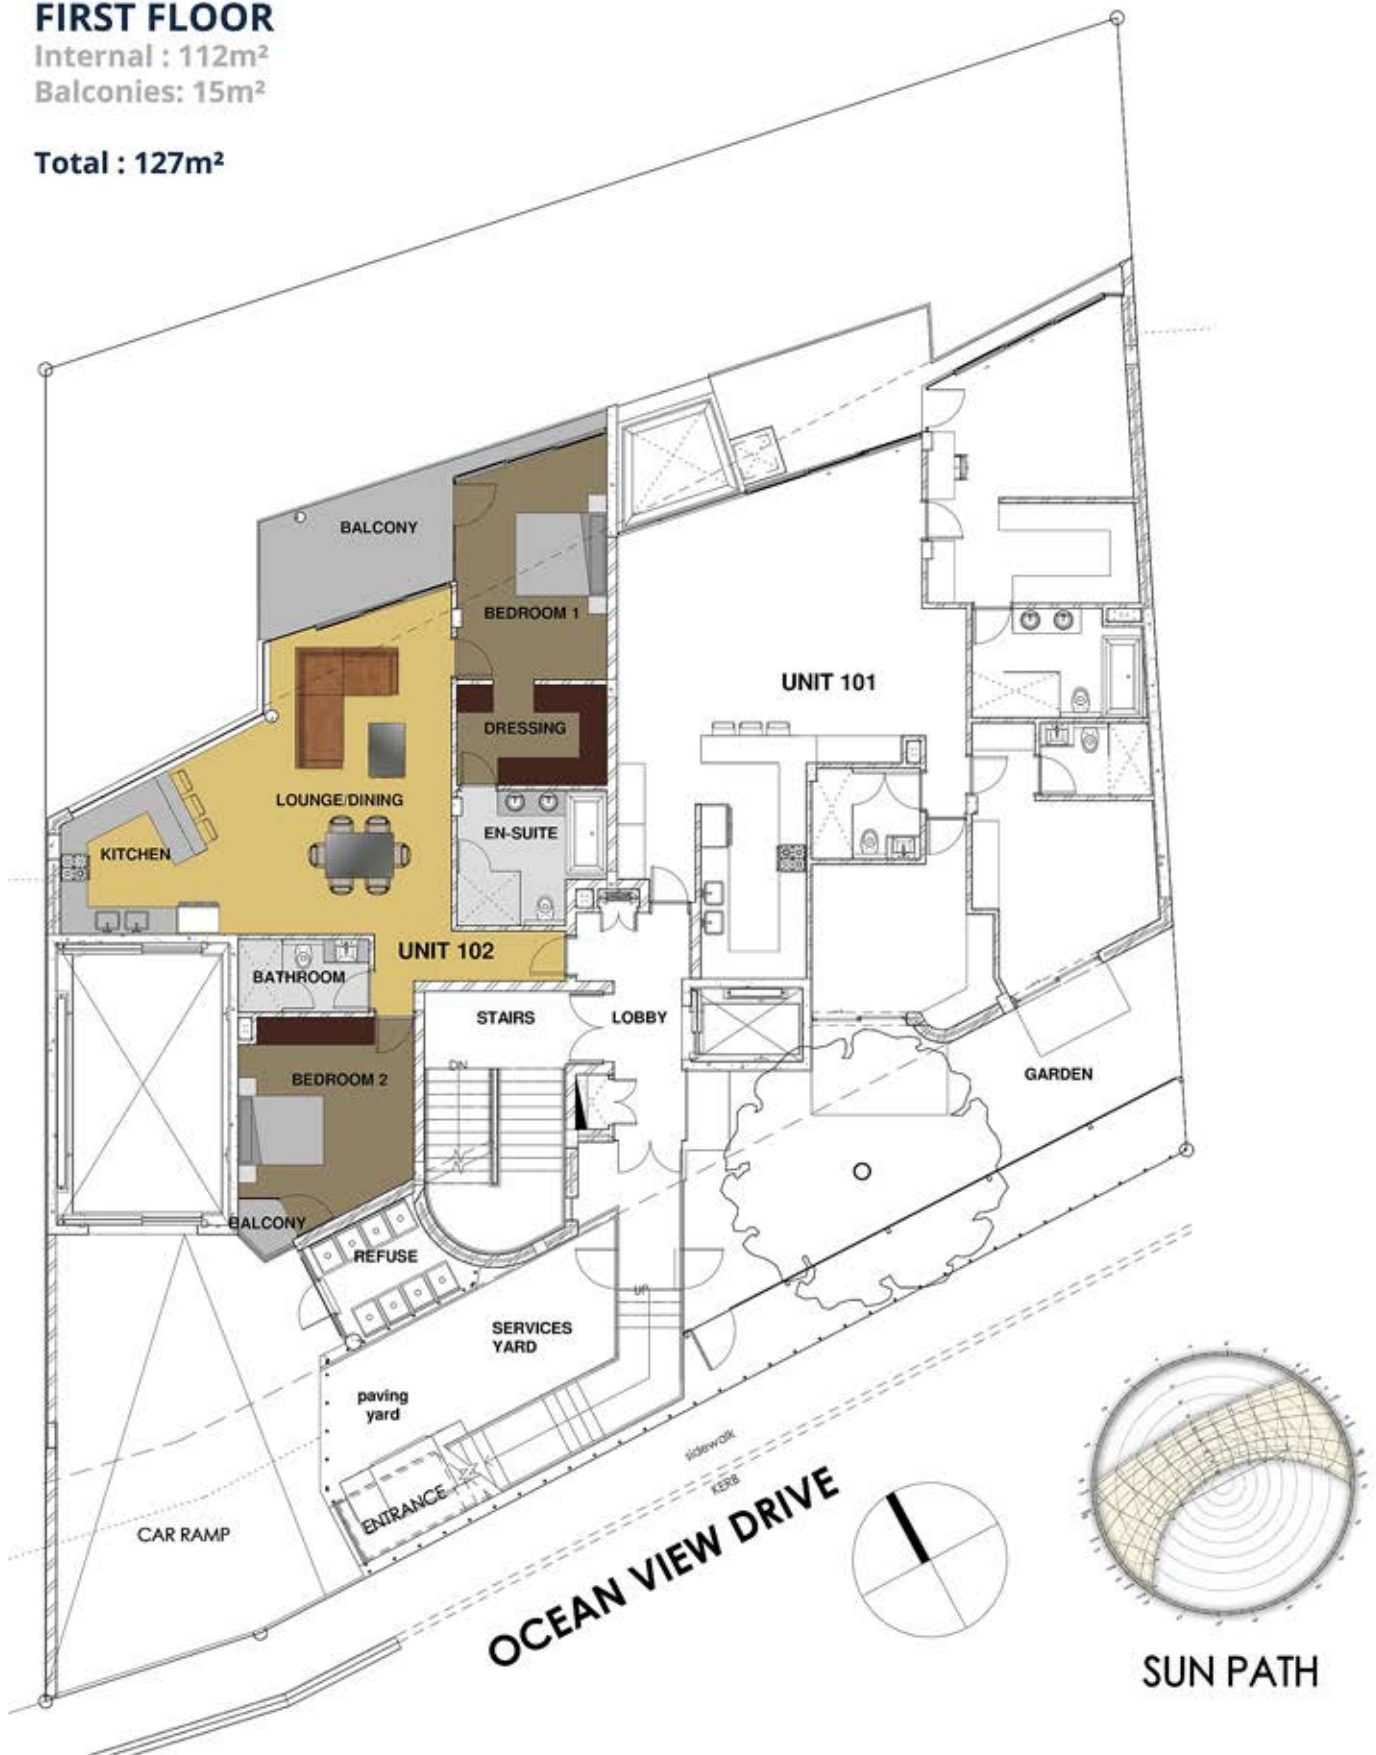

UNIT 102

FIRST FLOOR

Internal : 112m²

Balconies: 15m²

Total : 127m²

EXTERIOR PORCELAIN TILES

ENGINEERED OAK

INTERIOR PORCELAIN TILES