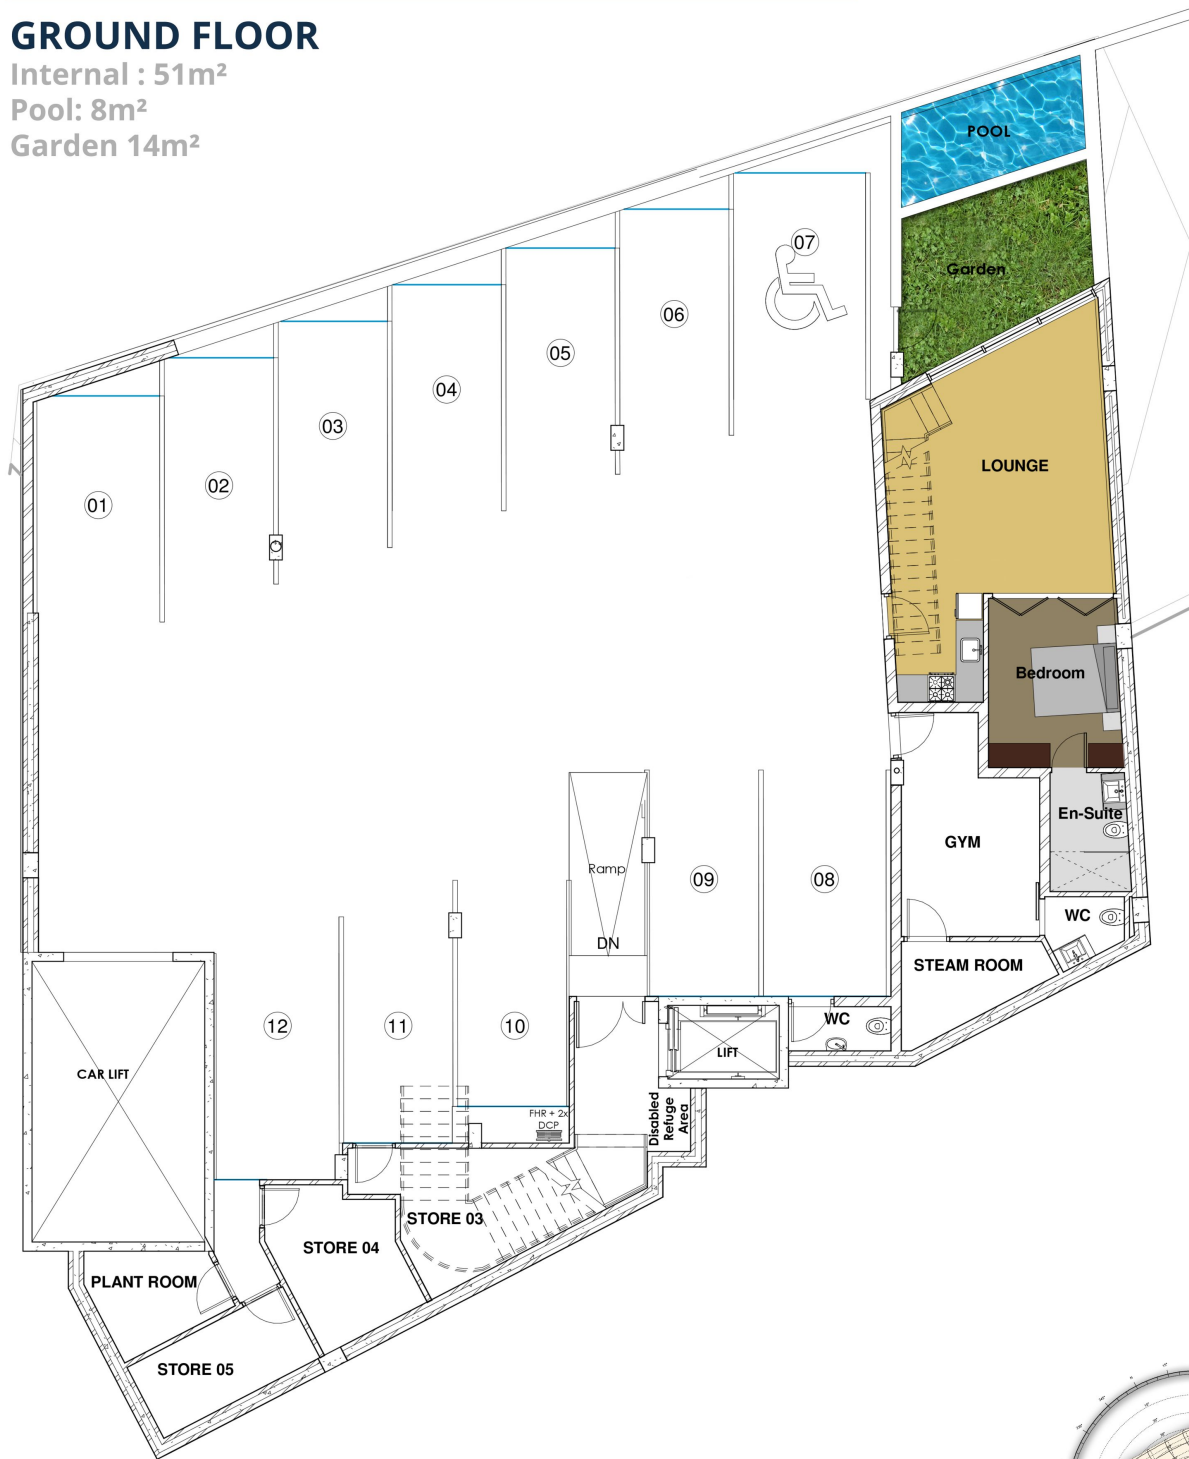

UNIT 101 - Upper Level

FIRST FLOOR

Internal : 145m²

Balconies: 24m²

Pool: 6m²

Garden 34m²

Total : 234m² (excl.gardens)

EXTERIOR PORCELAIN TILES

ENGINEERED OAK

INTERIOR PORCELAIN TILES

'BELGOTEX WESTMINSTER' CARPET

EXCLUSIVE USE GARDEN

UNIT 101 - Lower Level

GROUND FLOOR

Internal : 51m²

Pool: 8m²

Garden 14m²

SUN PATH

EXTERIOR PORCELAIN TILES

ENGINEERED OAK

INTERIOR PORCELAIN TILES

'BELGOTEX WESTMINSTER' CARPET

EXCLUSIVE USE GARDEN