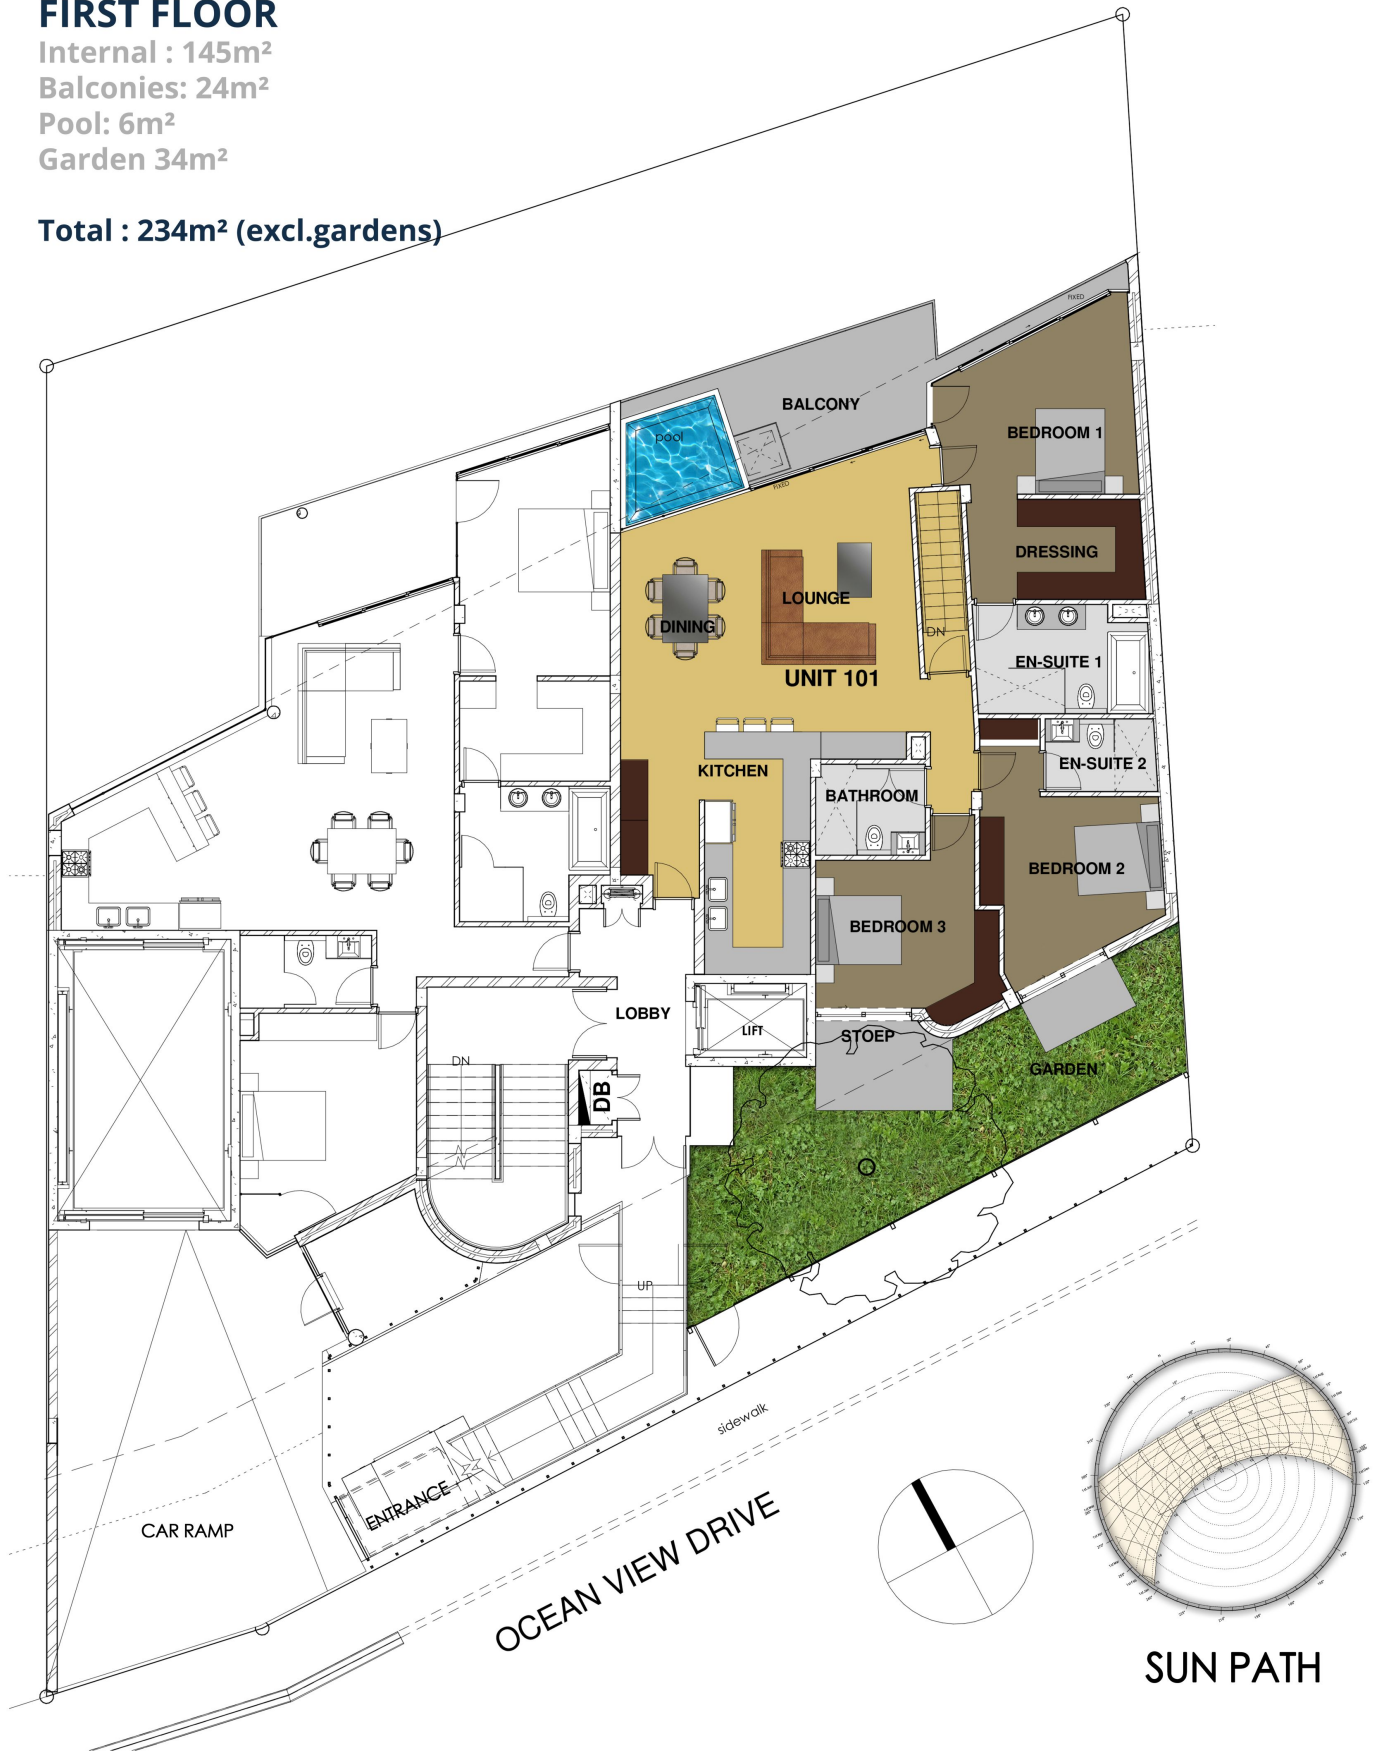

UNIT 101 - Upper Level

FIRST FLOOR

Internal : 145m²

Balconies: 24m²

Pool: 6m²

Garden 34m²

Total : 234m² (excl.gardens)

EXTERIOR PORCELAIN TILES

ENGINEERED OAK

INTERIOR PORCELAIN TILES

'BELGOTEX WESTMINSTER' CARPET

EXCLUSIVE USE GARDEN

UNIT 101 - Lower Level

GROUND FLOOR

Internal : 51m²

Pool: 8m²

Garden 14m²

SUN PATH

EXTERIOR PORCELAIN TILES

ENGINEERED OAK

INTERIOR PORCELAIN TILES

'BELGOTEX WESTMINSTER' CARPET

EXCLUSIVE USE GARDEN