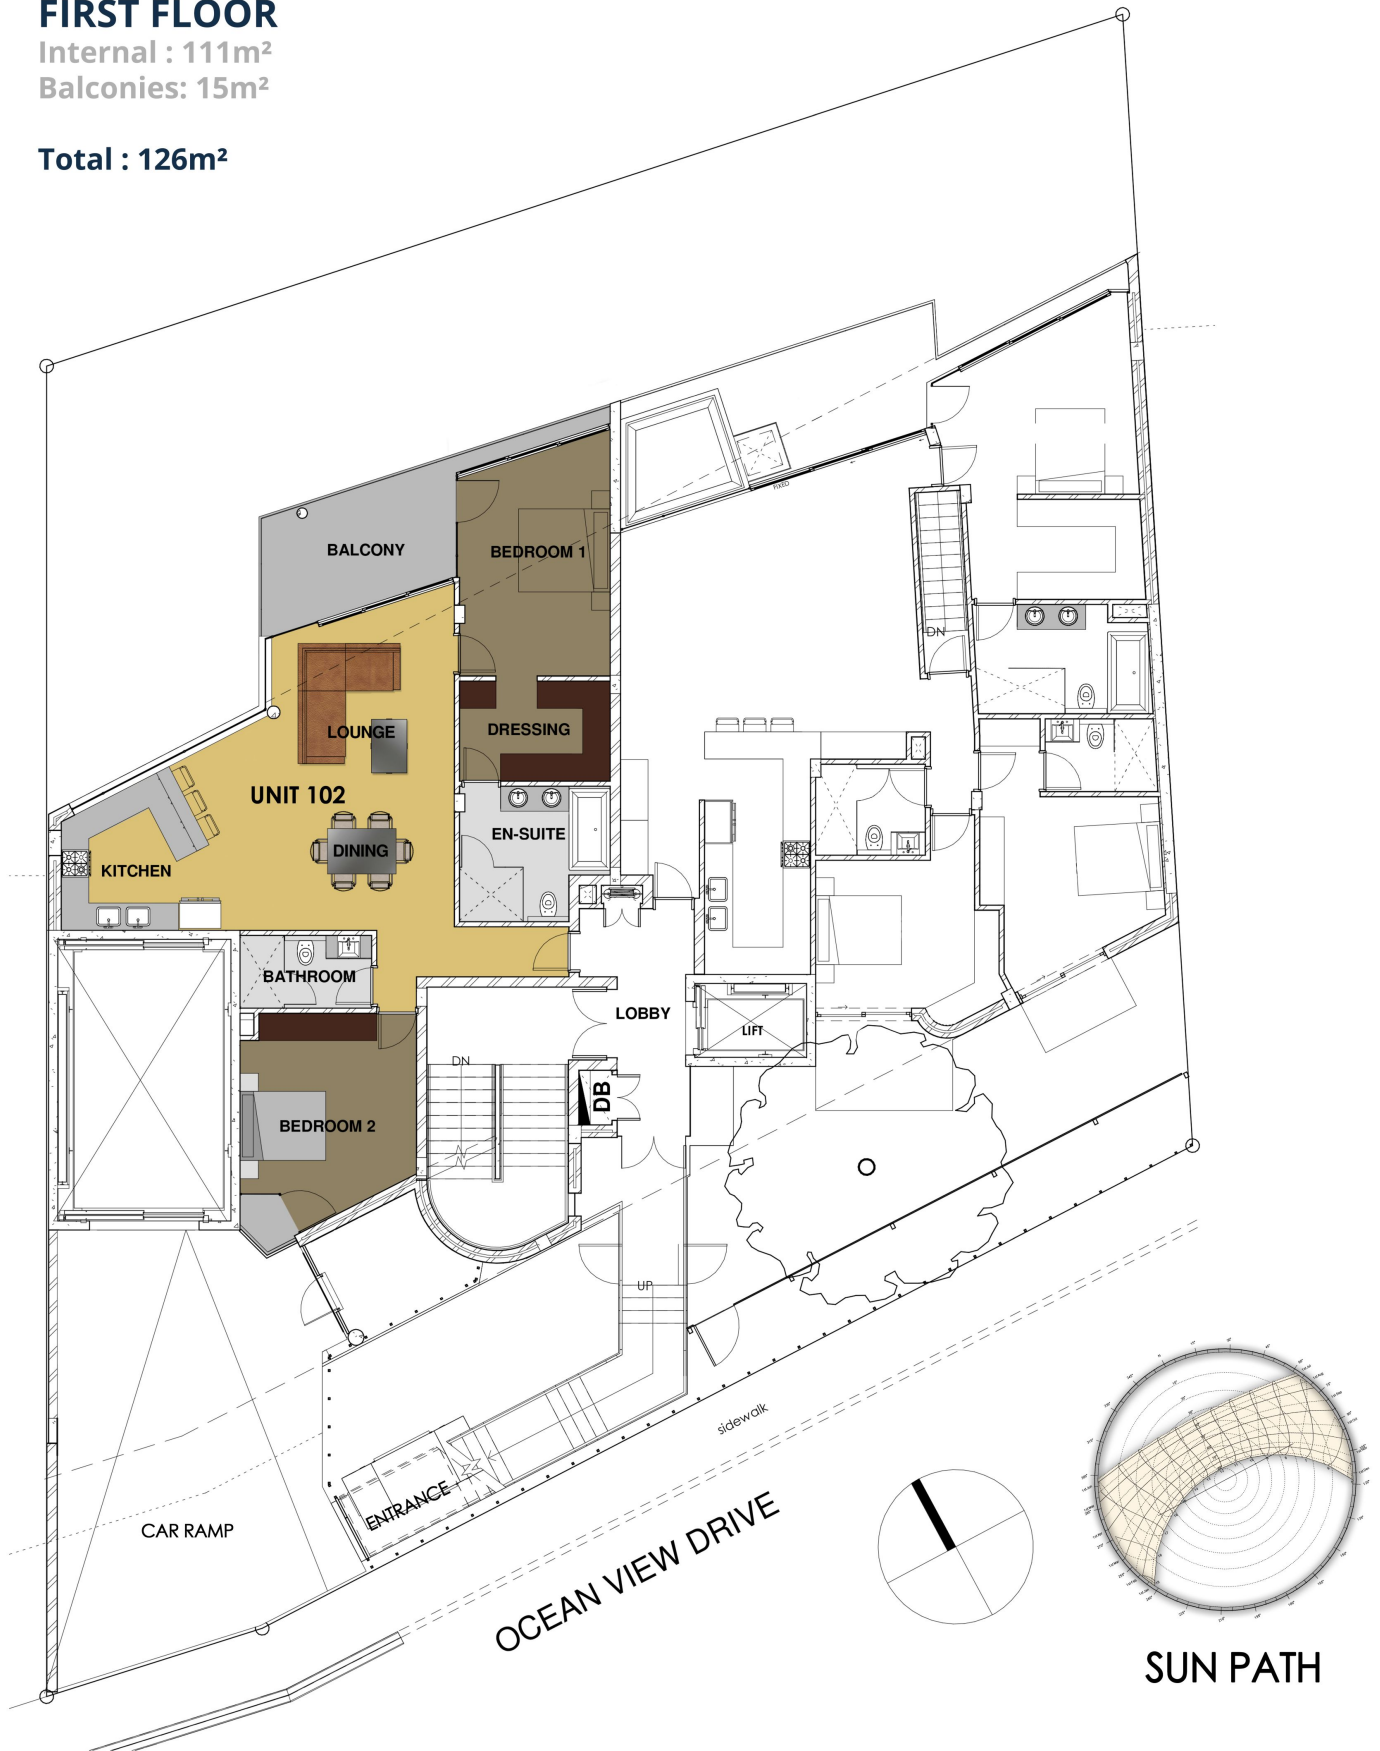

UNIT 102

FIRST FLOOR

Internal : 111m²

Balconies: 15m²

Total : 126m²

EXTERIOR PORCELAIN TILES

ENGINEERED OAK

INTERIOR PORCELAIN TILES

'BELGOTEX WESTMINSTER' CARPET

EXCLUSIVE USE GARDEN